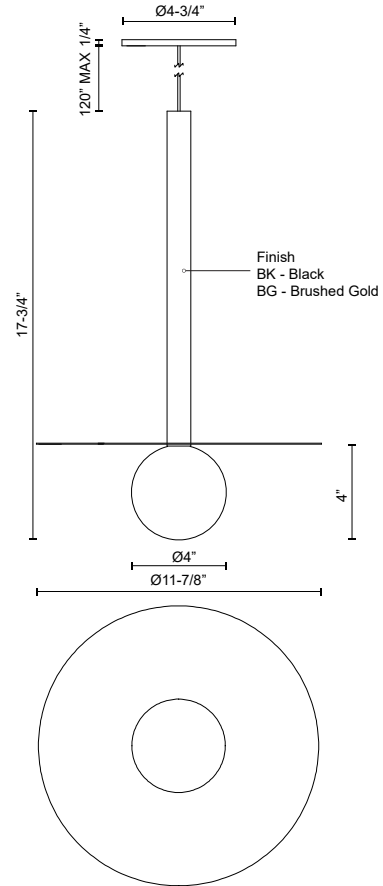

KUZCO

19054 28TH AVENUE
SURREY - BC V3Z 6M3
CANADA

WWW.KUZCOLIGHTING.COM

COMMENT